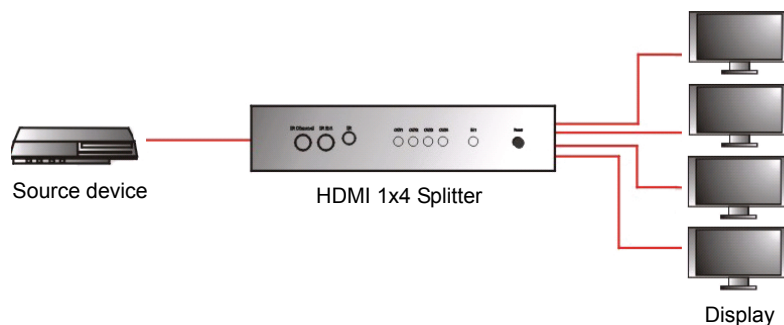

ENGLISH

Introduction:

This is a digital audio/video splitter device. It splits and transmits audio/video signal for devices that have a HDMI interface. With this device, there are no connection wires and no complex control is required. This device allows users to enjoy high quality audio/video.

Features:

- HDMI input connector: 1x HDMI type A 19 pin female
- HDMI output connector: 4x HDMI type A 19 pin female
- Operation function: Automatic
- Supports: Up to Full HD 1080p
- Supports: Deep colour 24/36bit
- Supports: LP CM/Dolby-AC3/DTS7.1/DSD
- HDMI HDCP 1.2 compliant: Any switch must pass HDCP data between source and monitor
- Plug and play: No software installation required. Installs in minutes

Setup description:

- Connects a HDMI cable to the HDMI interface connector of an output device such as a DVD player or set-top box.
- Connects the other end of the HDMI cable to the output port of this splitter.
- Turns on the device and TV's.

Operation description:

Just turn on the splitter device and TV screens. The splitter will automatically pass the input signal to all connected TV screens.

Connections:

Safety precautions:

To reduce risk of electric shock, this product should ONLY be opened by an authorized technician when service is required. Disconnect the product from mains and other equipment if a problem should occur. Do not expose the product to water or moisture.